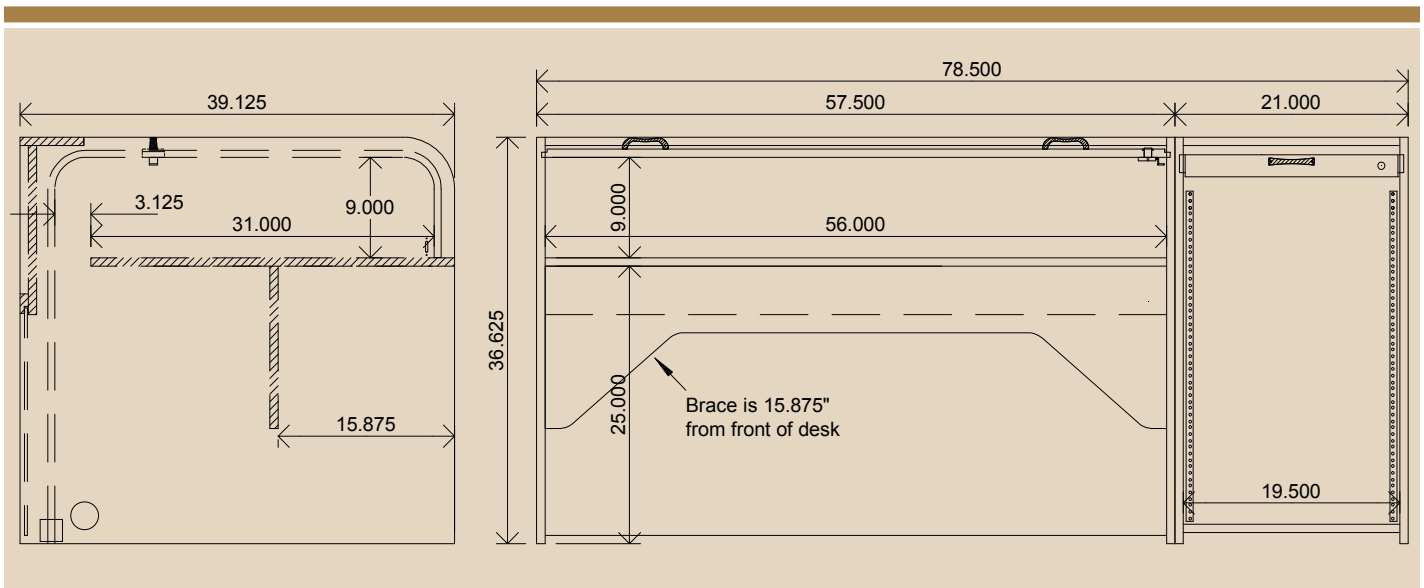

Left image of the Inspire Extended Rolltop shows both main and side rack rolltop tambour doors opened. Right image of desk rear shows side rack's rear removeable panel in place and matching Modesty Panel for desk section. Modesty Panel included with all Inspire Series Desks.

The Inspire Extended Rolltop is available with the following options/customizations:

ACCEXT	EXT Width Removable Rear Accessway
INPLUS4	4" Extra table to tambour clearance for Inspire Series
RBEXTINS	Inspire Extended Rollbase w/Standard Casters
RBEXTINS-HD	Inspire Extended Rollbase with Heavy Duty Casters
DUALFAN	Dual, ATM quiet fan system (with temperature sensor)
VIDEOBAY	Recess in Desk for Video Monitors
HDWESILV	Satin/Silver finish hardware

Contact your dealer or HSA directly or visit our website at www.hsarolltops.com

Drawing Notes: The maximum usable depth (front to back) for equipment is considered approximately 31.00 inches and the maximum height is 9.00 inches. The maximum height is somewhat less near the front where the tambour curves downward. The side rack floor is offset from the floor 1" and is open to the floor between itself and the rear panel for ventilation and cable entry. There is a 2.00" clearance between the backside of the side rack tambour door and the front surface of the rack rail. This clearance is adequate for most applications but be sure to measure equipment to be installed for all clearances to be positive. Additionally, a small amount of this clearance (and the table top tambour clearance also) is taken by the lock assemblies. They are approximately 0.5" thick out to about 2.750" from the sidewalls and about 0.75" thick within about 0.875" of the sidewalls. Although you can be sure that Standard 19" rack mount equipment will mount across our rack rails, wood is a natural product and overall working tolerances can be in the range of +/- 0.25" normally.